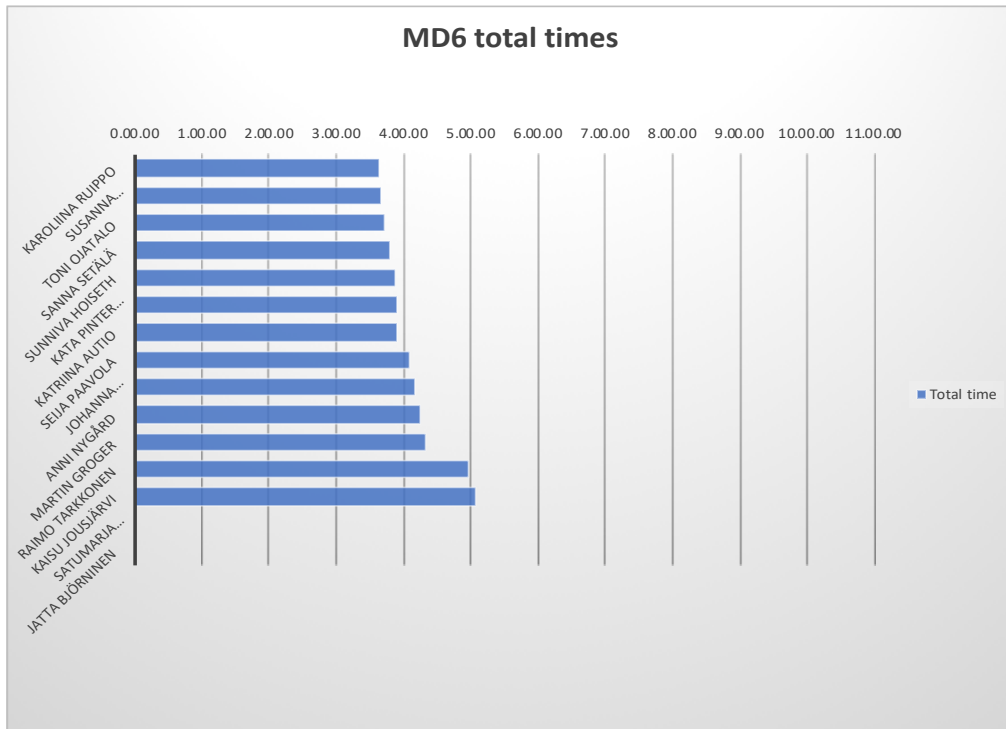

MD6 total times

MD6 stages