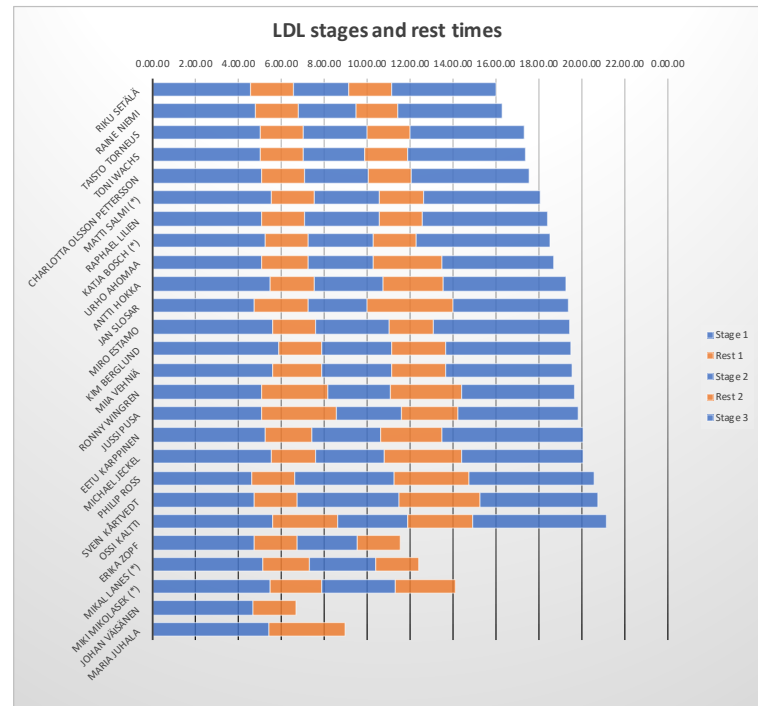

LDL																		
Pos.	Name	Country	Stage 1	Dogs	Speed	Rest 1 Actual	Stage 2	Dogs	Speed	Rest 2 Actual	Stage 3	Dogs	Speed	Total time	Speed	Behind pos. 1	Total rest	Stages
1	Riku Setälä	FIN	4:32:15,0	10	17,4	2:00:00,0	2:36:31,0	10	17,6	2:00:00,0	4:49:53,0	9	16,6	15:58:39,0	12,83		4:00:00,0	3
2	Raine Niemi	FIN	4:46:19,0	10	16,6	2:00:00,0	2:40:35,0	10	17,2	2:00:00,0	4:49:35,0	9	16,6	16:16:29,0	12,60	0:17:50,0	4:00:00,0	3
3	Taisto Torneus	SWE	5:02:36,0	10	15,7	2:00:00,0	2:55:43,0	9	15,7	2:00:00,0	5:21:34,0	8	14,9	17:19:53,0	11,83	1:21:14,0	4:00:00,0	3
4	Toni Wachs	GER	4:59:59,0	10	15,8	2:00:00,0	2:53:51,0	10	15,9	2:00:00,0	5:27:02,0	9	14,7	17:20:52,0	11,82	1:22:13,0	4:00:00,0	3
5	Charlotta Olsson Pettersson	SWE	5:03:28,0	10	15,6	2:00:00,0	2:59:35,0	10	15,4	2:00:00,0	5:28:25,0	10	14,6	17:31:28,0	11,70	1:32:49,0	4:00:00,0	3
6	Matti Salmi (*)	FIN	5:31:26,0	10	14,3	2:00:44,0	3:01:25,0	10	15,2	2:03:22,0	5:25:44,0	10	14,7	18:05:41,0	11,33	2:07:02,0	4:04:06,0	3
7	Raphael Lilien	SUI	5:05:48,0	10	15,5	2:00:00,0	3:26:22,0	10	13,4	2:00:00,0	5:51:49,0	9	13,6	18:23:59,0	11,14	2:25:20,0	4:00:00,0	3
8	Katja Bosch (*)	FIN	5:16:11,0	10	15,0	2:00:05,0	3:01:49,0	10	15,2	2:00:00,0	6:13:48,0	9	12,8	18:34:53,0	11,03	2:36:14,0	4:00:05,0	3
9	Urho Ahomaa	FIN	5:06:07,0	10	15,5	2:07:24,0	3:03:49,0	10	15,0	3:12:45,0	5:11:14,0	9	15,4	18:41:19,0	10,97	2:42:40,0	5:20:09,0	3
10	Antti Hokka	FIN	5:29:50,0	10	14,4	2:02:50,0	3:12:14,0	10	14,4	2:45:40,0	5:46:04,0	10	13,9	19:16:38,0	10,63	3:17:59,0	4:48:30,0	3
11	Jan Slosar	SVK	4:42:11,0	10	16,8	2:34:00,0	2:44:43,0	10	16,8	3:57:31,0	5:24:08,0	9	14,8	19:22:33,0	10,58	3:23:54,0	6:31:31,0	3
12	Miro Estamo	FIN	5:36:24,0	10	14,1	2:00:00,0	3:24:16,0	9	13,5	2:05:43,0	6:17:33,0	9	12,7	19:23:56,0	10,57	3:25:17,0	4:05:43,0	3
13	Kim Berglund	FIN	5:52:08,0	9	13,5	2:00:00,0	3:14:56,0	10	14,2	2:30:53,0	5:52:04,0	8	13,6	19:30:01,0	10,51	3:31:22,0	4:30:53,0	3
14	Miia Vehniä	FIN	5:36:28,0	9	14,1	2:15:30,0	3:14:43,0	9	14,2	2:31:48,0	5:53:02,0	7	13,6	19:31:31,0	10,50	3:32:52,0	4:47:18,0	3
15	Ronny Wingren	FIN	5:03:29,0	10	15,6	3:05:07,0	2:54:32,0	10	15,8	3:21:15,0	5:14:19,0	9	15,3	19:38:42,0	10,44	3:40:03,0	6:26:22,0	3
16	Jussi Pusa	FIN	5:03:45,0	10	15,6	3:31:28,0	2:59:05,0	10	15,4	2:37:37,0	5:37:48,0	10	14,2	19:49:43,0	10,34	3:51:04,0	6:09:05,0	3
17	Eetu Karpainen	FIN	5:16:16,0	10	15,0	2:07:38,0	3:13:41,0	10	14,3	2:50:59,0	6:34:15,0	9	12,2	20:02:49,0	10,23	4:04:10,0	4:58:37,0	3
18	Michael Jeckel	SWE	5:32:58,0	9	14,2	2:01:55,0	3:11:13,0	9	14,4	3:37:04,0	5:40:31,0	8	14,1	20:03:41,0	10,22	4:05:02,0	5:38:59,0	3
19	Philip Ross	SCO	4:36:04,0	10	17,2	2:00:00,0	4:40:24,0	10	9,8	3:27:47,0	5:49:44,0	9	13,7	20:33:59,0	9,97	4:35:20,0	5:27:47,0	3
20	Svein Kårtvedt	NOR	4:43:57,0	10	16,7	2:00:00,0	4:43:07,0	10	9,7	3:47:02,0	5:31:46,0	8	14,5	20:45:52,0	9,87	4:47:13,0	5:47:02,0	3
21	Ossi Kallti	FIN	5:34:22,0	10	14,2	3:04:27,0	3:13:55,0	10	14,2	3:02:58,0	6:12:28,0	9	12,9	21:08:10,0	9,70	5:09:31,0	6:07:25,0	3
22	Erika Zopf	FIN	4:44:28,0	10	16,7	2:00:00,0	2:47:25,0	10	16,5	2:00:00,0	DNF							
23	Mikal Lanes (*)	NOR	5:07:07,0	10	15,4	2:12:23,0	3:03:31,0	10	15,0	2:00:00,0	DNF							
24	Miki Mikolasek (*)	CZE	5:28:39,0	10	14,4	2:24:30,0	3:25:20,0	9	13,4	2:47:51,0	DNF							
25	Johan Väisänen	FIN	4:41:30,0	10	16,8	2:00:00,0	DNF											
26	Maria Juhala	FIN	5:25:52,0	10	14,5	3:31:04,0	DNF											